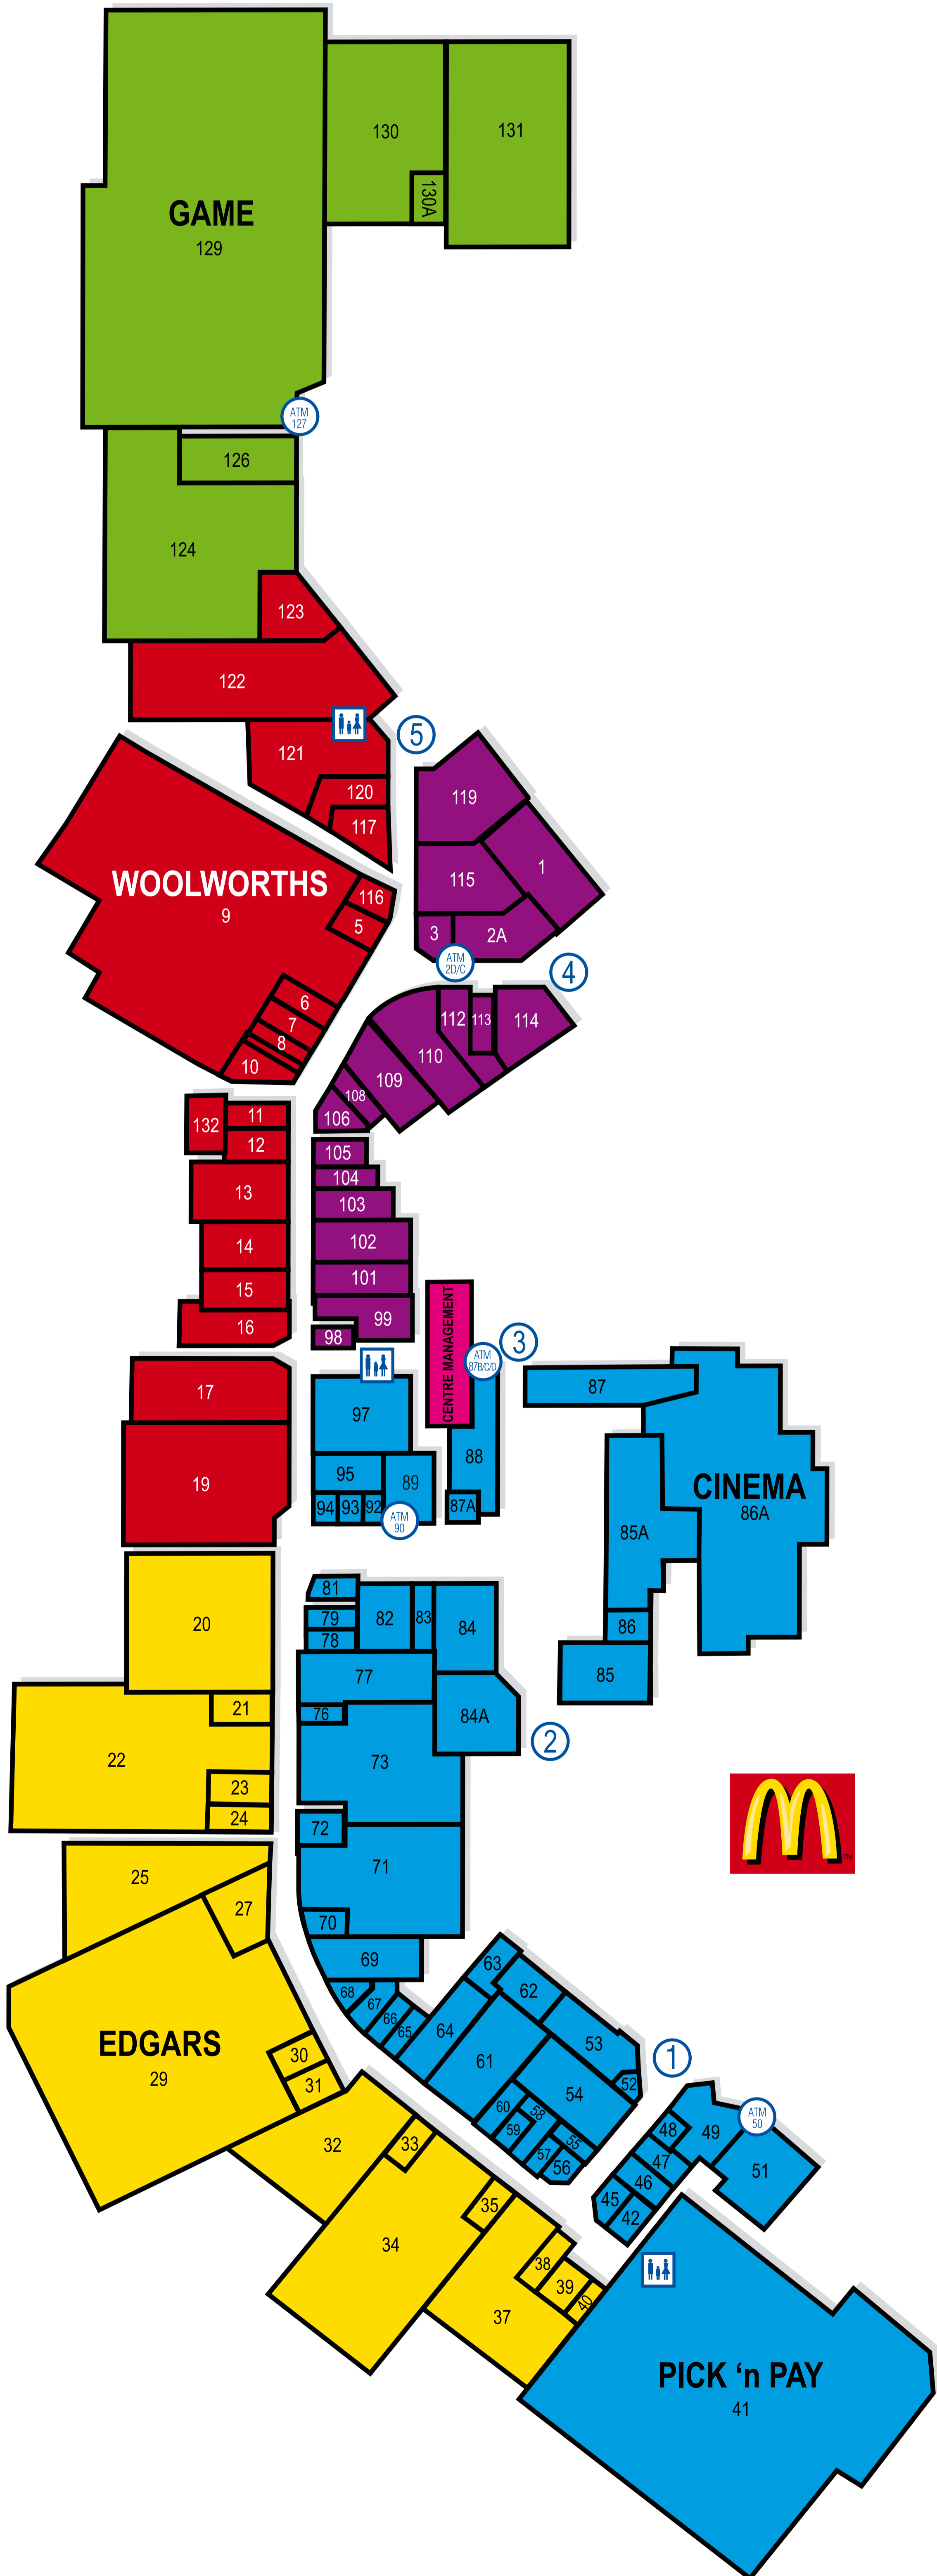

GARDEN ROUTE MALL

www.gardenroutemall.co.za

ANCHOR

- 29 Edgars
- 41 Pick n Pay
- 9 Woolworths
- 129 Game

ENTERTAINMENT

- 86A Ster-Kinekor

FASHION

- 34 Ackermans
- 88 Billabong
- 110 Cape Union Mart
- 109 Due South
- 101 Exact
- 69 Fashion Express
- 19 Foschini
- 19A Donna Clair
- 93 Ginger Lili
- 10 Green Cross
- 72 Hang Ten
- 99 Identity
- 12 Jeep
- 32 Jet
- 115 Kingsmead Shoes
- 16 Markham
- 98 Matrix
- 105 Mia Shoes
- 17 Milady's
- 71 Mr Price Weekend
- 7 Naartjie
- 23 Old Khaki
- 6 Out Of The Blue
- 11 Paisley
- 67 Pebbles
- 78/79 Poetry
- 97A Prato
- 102 Queenspark
- 92 Sass Diva
- 53 Shoe City
- 15 Sport Scene
- 70 Sunglass Hut
- 21 Tekkie Town
- 97 Temptations
- 8 Ten Digits
- 3 Timberland
- 14 Total Sports
- 20 Truworhts
- 108 Tsonga Shoes

FOOD

- 52 Boesmanland Biltong
- 87 Cappuccino's
- 87A Elizabeth Brown's Ice Cream
- 114 emjay's Café Grill
- 62 KFC
- 42 King Pie
- P McDonald's
- 84 Mugg & Bean
- 84A Ocean Basket
- 85A Spur
- 49 Wimpy
- 9 Woolworths Cafe

SPECIALITY

- 39 Happy Creatures
- 51 Picardi Rebel

FURNITURE

- 130A Dial a Bed
- 124 Wetherllys

HEALTH & BEAUTY

- 37 Clicks
- 122 Dischem
- 112 Mellins i Style
- 66 Rain
- 38 Ralo
- 47 Specsavers
- 113 Stylz
- 76 The Body Shop
- 60 Wizards